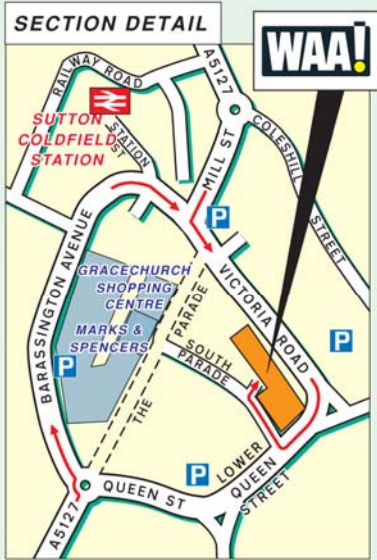

© Give Way 2003  
 OS data, PU 100040266, Crown © 2003

Mapbox  
 OS Ordnance Survey

Wrens Court, off South Parade, 58 Victoria Road  
 West Midlands B72 1SY

Tel: +44 (0)121 321 1411 Fax: +44 (0)121 321 1277

**Public Transport**

-  **By Rail, Sutton Coldfield Station.**  
 Approximately a 5 minute walk away.  
 For information on train operators and times phone National Rail Enquiries on 0845 7484950.
-  **By Air, Birmingham International Airport.**  
 Approximately 40 minutes drive away.
-  **Parking**  
 Car Parking can be reserved and is available at Wrens Court off South Parade. Reception is located at the top right of the Court.